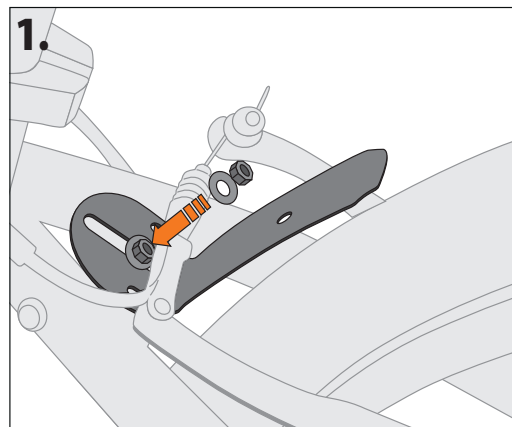

FRONT

REAR

The ESC-system prevents locking of the front wheel when a foreign body should be caught between tyre and mudguard. The stays release in such a case automatically. These can be pressed in again afterwards.

EN. VELO 42 URBAN inkl. stays

Easy to mount 26"-28" mudguard set for front and rear. Snap-in stainless for extra secure mounting. Suitable for frame tubes of 25-35 mm diameter.

1. STAY-ASSEMBLING

2. FRAME-ASSEMBLING

3. LENGHT-ADJUSTEMENT