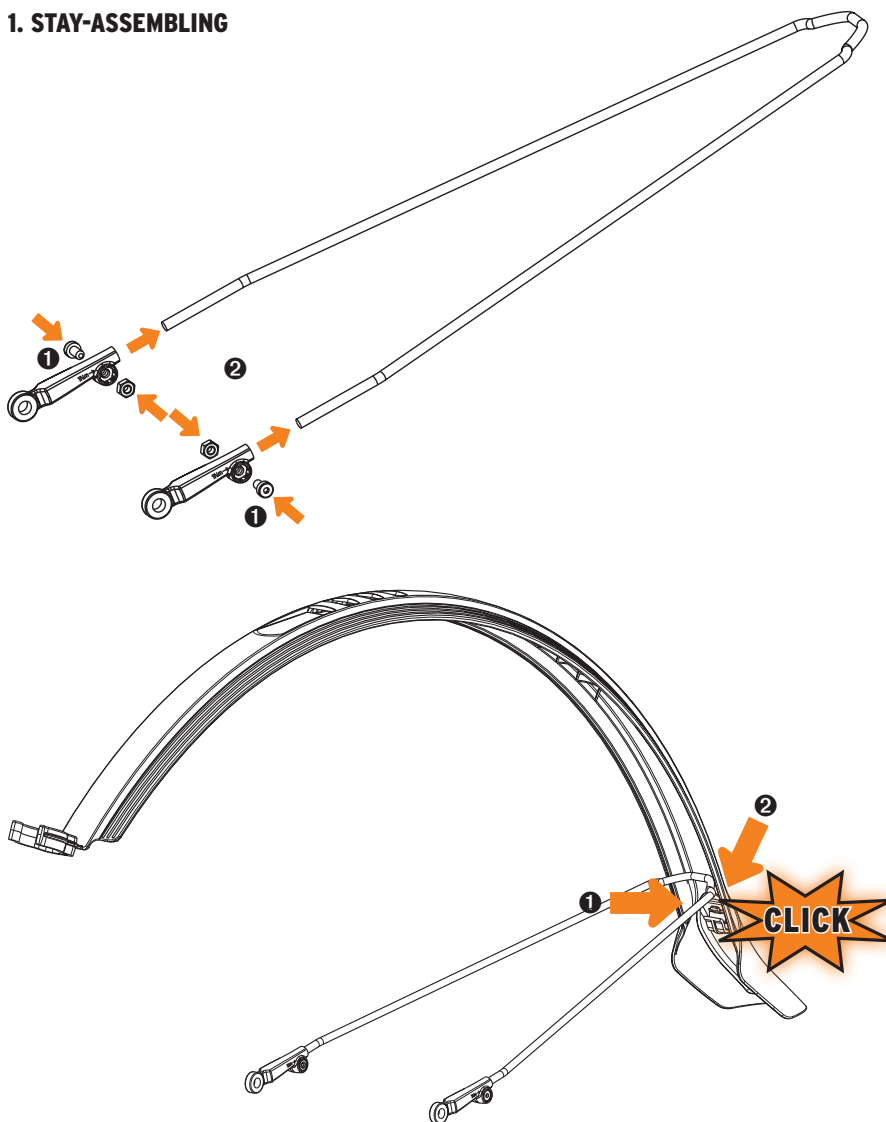

FRONT

REAR

The ESC-system prevents locking of the front wheel when a foreign body should be caught between tyre and mudguard. The stays release in such a case automatically. These can be pressed in again afterwards.

EN. VELO 42 URBAN inkl. stays

Easy to mount 26"-28" mudguard set for front and rear. Snap-in stainless for extra secure mounting. Suitable for frame tubes of 25-35 mm diameter.

1. STAY-ASSEMBLING

2. FRAME-ASSEMBLING

3. LENGHT-ADJUSTEMENT