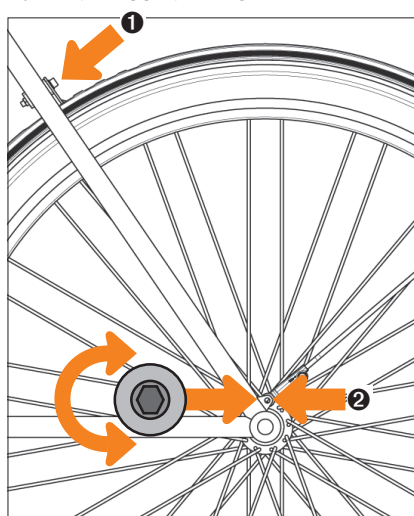

FRONT

REAR

The ESC-system prevents locking of the front wheel when a foreign body should be caught between tyre and mudguard. The stays release in such a case automatically. These can be pressed in again afterwards.

EN. VELO 42 URBAN inkl. stays

Easy to mount 26"-28" mudguard set for front and rear. Snap-in stainless for extra secure mounting. Suitable for frame tubes of 25-35 mm diameter.

1. STAY-ASSEMBLING

2. FRAME-ASSEMBLING