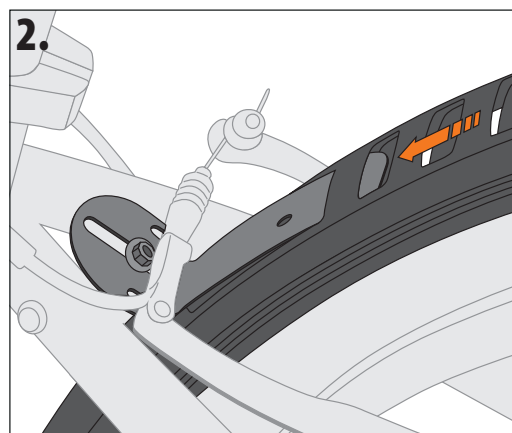

FRONT

REAR

The ESC-system prevents locking of the front wheel when a foreign body should be caught between tyre and mudguard. The stays release in such a case automatically. These can be pressed in again afterwards.

EN. VELO 42 URBAN inkl. stays

Easy to mount 26"-28" mudguard set for front and rear. Snap-in stainless for extra secure mounting. Suitable for frame tubes of 25-35 mm diameter.

1. STAY-ASSEMBLING

2. FRAME-ASSEMBLING

3. LENGHT-ADJUSTEMENT