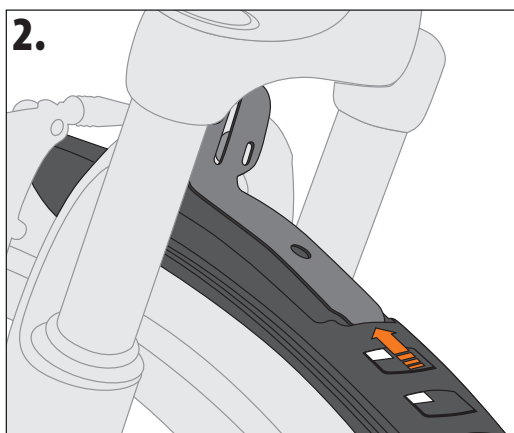

FRONT

REAR

The ESC-system prevents locking of the front wheel when a foreign body should be caught between tyre and mudguard. The stays release in such a case automatically. These can be pressed in again afterwards.

EN. VELO 42 URBAN inkl. stays

Easy to mount 26"-28" mudguard set for front and rear. Snap-in stainless for extra secure mounting. Suitable for frame tubes of 25-35 mm diameter.

1. STAY-ASSEMBLING

2. FRAME-ASSEMBLING

3. LENGHT-ADJUSTEMENT