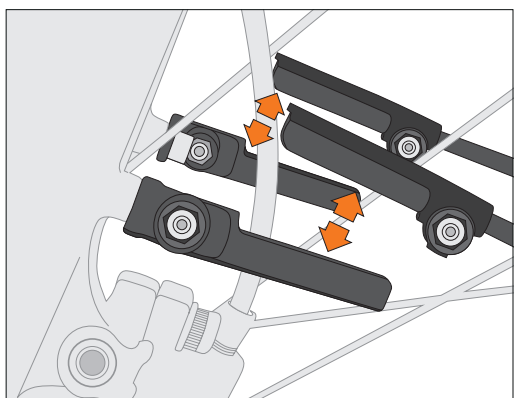

FRONT

REAR

The ESC-system prevents locking of the front wheel when a foreign body should be caught between tyre and mudguard. The stays release in such a case automatically. These can be pressed in again afterwards.

EN. VELO 42 URBAN inkl. stays

Easy to mount 26"-28" mudguard set for front and rear. Snap-in stainless for extra secure mounting. Suitable for frame tubes of 25-35 mm diameter.

1. STAY-ASSEMBLING

2. FRAME-ASSEMBLING

3. LENGHT-ADJUSTEMENT