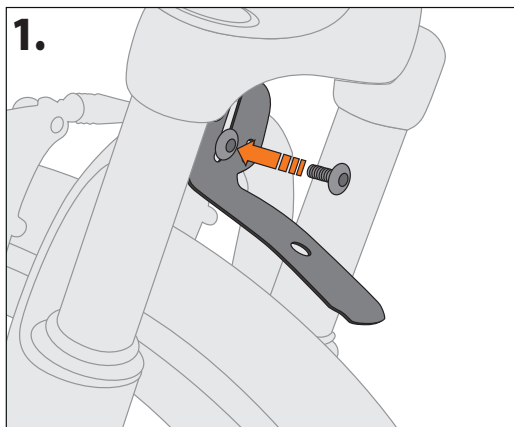

FRONT

REAR

The ESC-system prevents locking of the front wheel when a foreign body should be caught between tyre and mudguard. The stays release in such a case automatically. These can be pressed in again afterwards.

EN. VELO 42 URBAN inkl. stays

Easy to mount 26"-28" mudguard set for front and rear. Snap-in stainless for extra secure mounting. Suitable for frame tubes of 25-35 mm diameter.

1. STAY-ASSEMBLING

2. FRAME-ASSEMBLING

3. LENGHT-ADJUSTEMENT