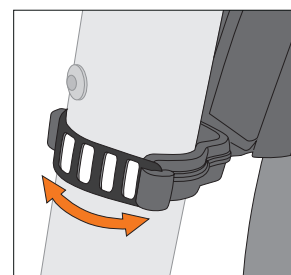

FRONT

REAR

The ESC-system prevents locking of the front wheel when a foreign body should be caught between tyre and mudguard. The stays release in such a case automatically. These can be pressed in again afterwards.

EN. VELO 42 URBAN inkl. stays

Easy to mount 26"-28" mudguard set for front and rear. Snap-in stainless for extra secure mounting. Suitable for frame tubes of 25-35 mm diameter.

1. STAY-ASSEMBLING

2. FRAME-ASSEMBLING